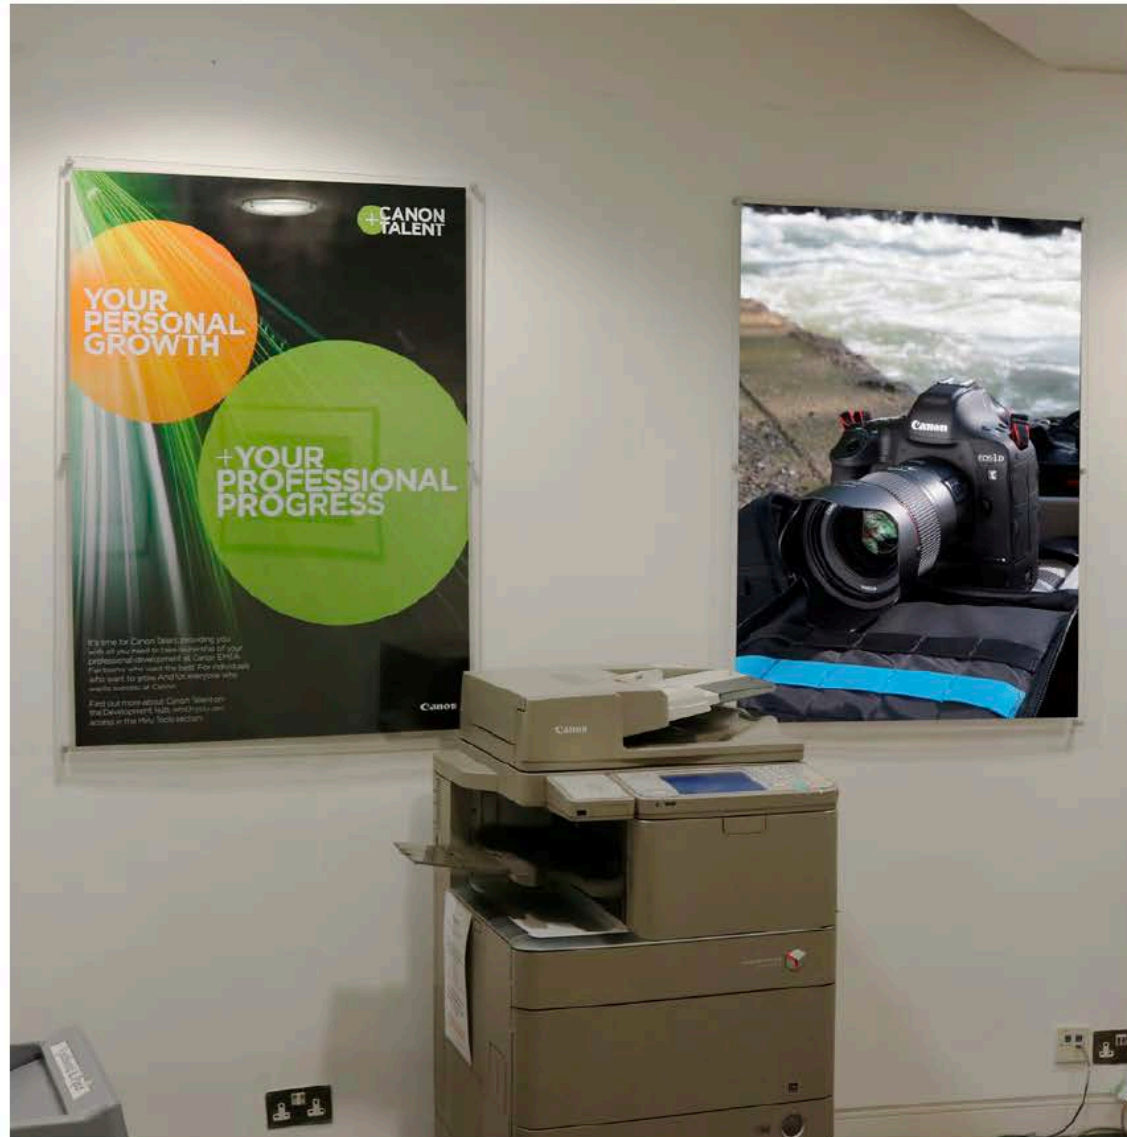

Right copier wall 2

x1 A0 clip frame posters, to be printed on the Canon imagePROGRAF iPF9400S, minimum 250gsm stock.