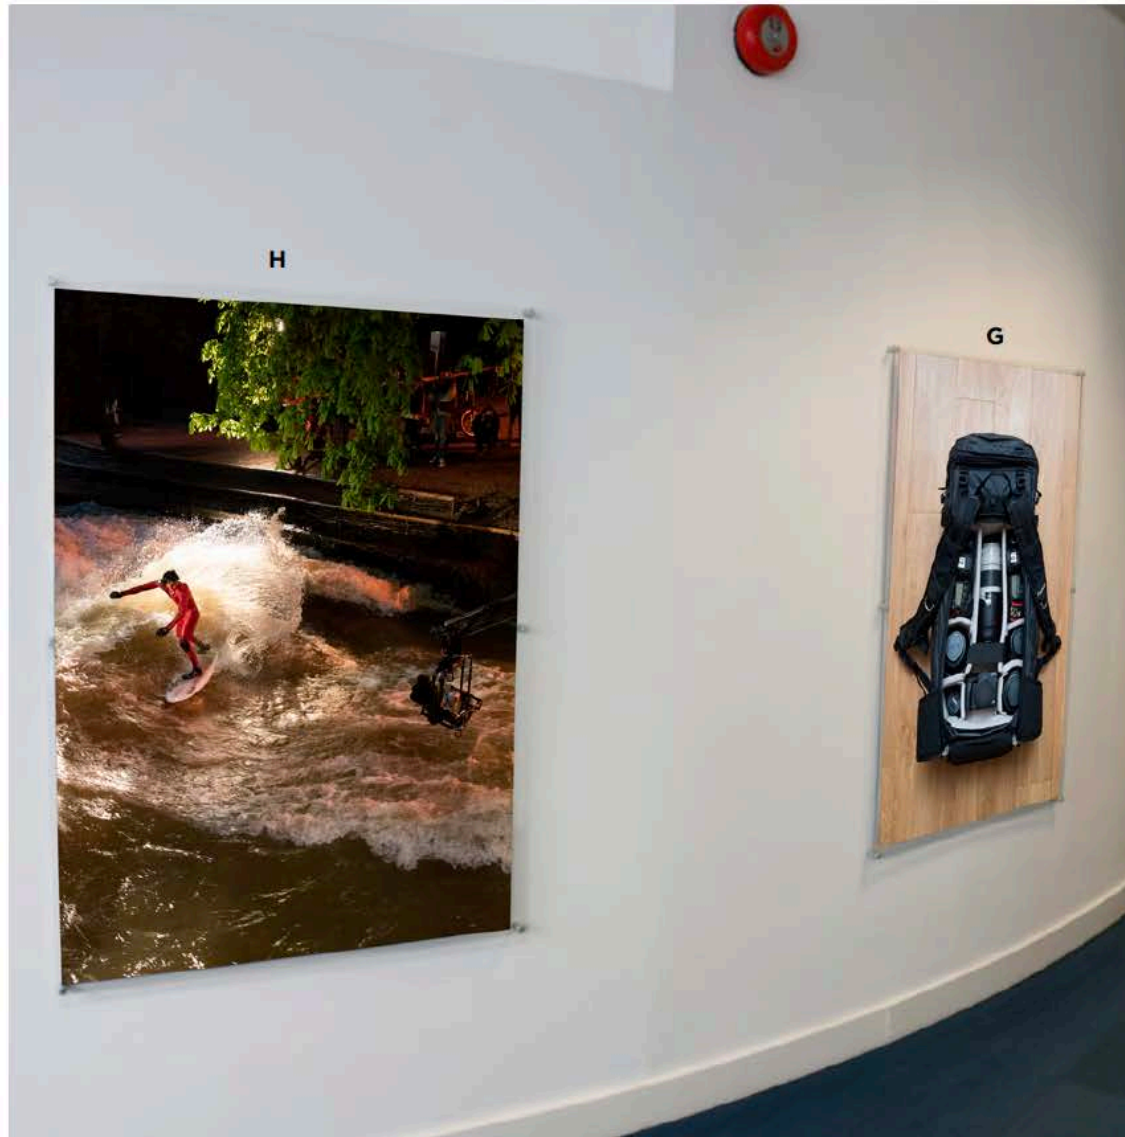

Roundwood – 1st floor

---

continued – x3 A0 clip frame posters, to be printed on the Canon imagePROGRAF iPF9400S, minimum 250gsm stock.