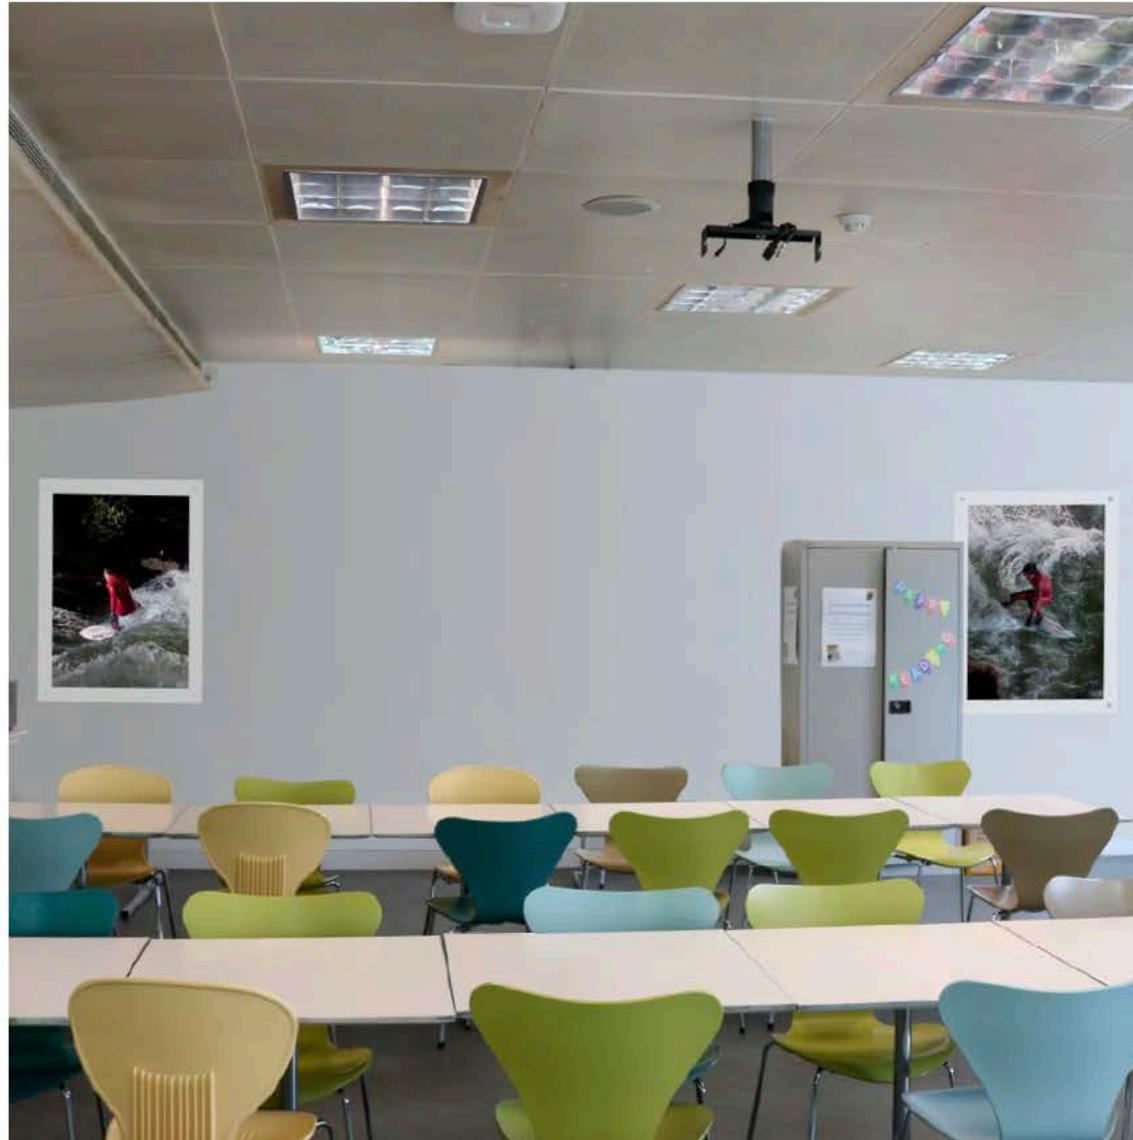

Canteen wall

---

x2 A0 clip frame posters, to be printed on the Canon imagePROGRAF iPF9400S, minimum 250gsm stock.