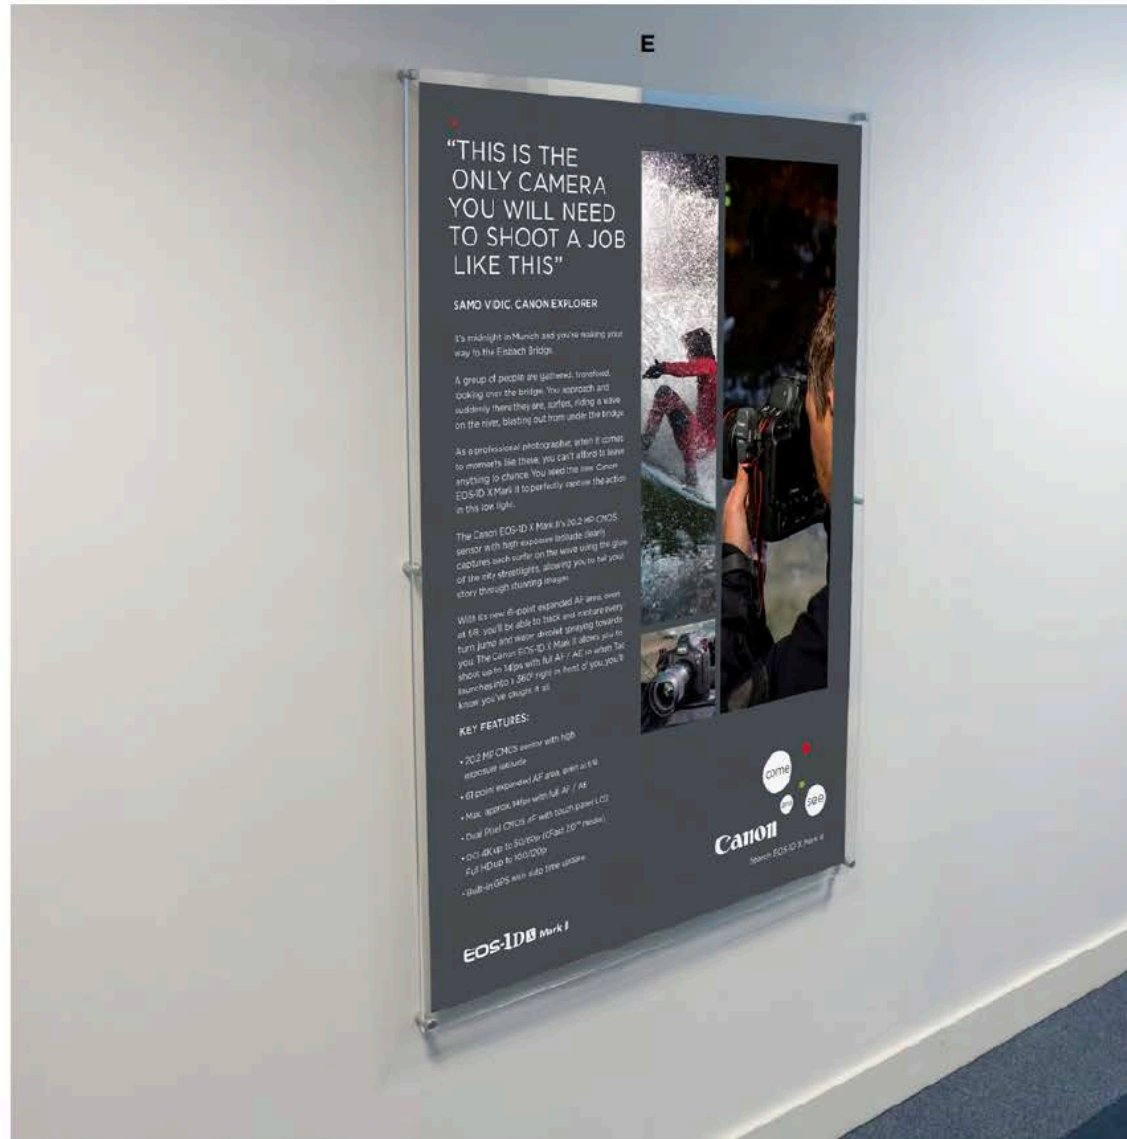

Roundwood - 1st floor

x1 A0 clip frame posters, to be printed on the Canon imagePROGRAF iPF9400S, minimum 250gsm stock.