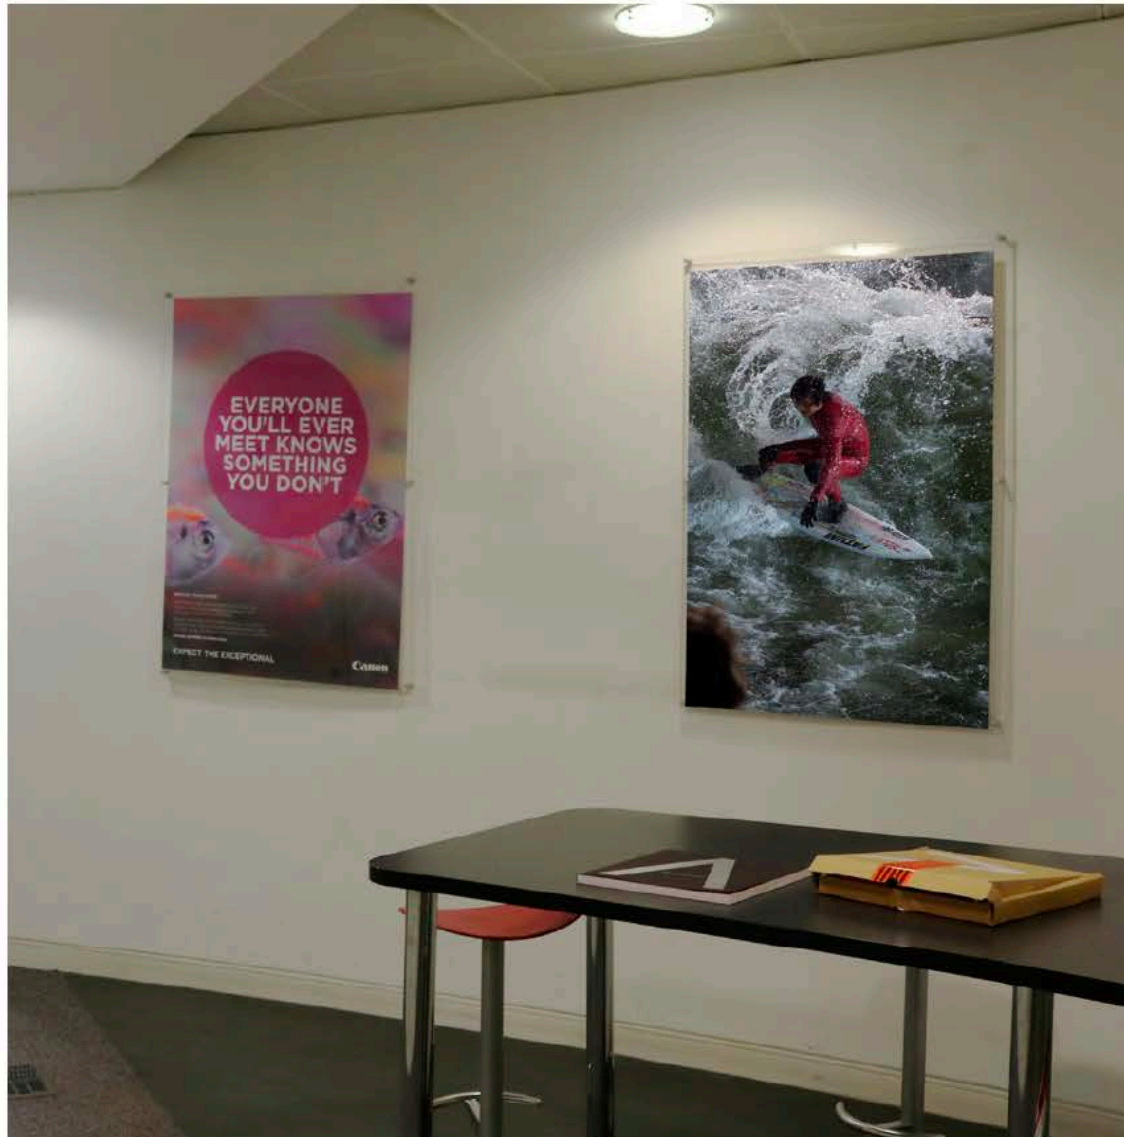

Left copier wall 1

x1 A0 clip frame posters, to be printed on the Canon imagePROGRAF iPF9400S, minimum 250gsm stock.