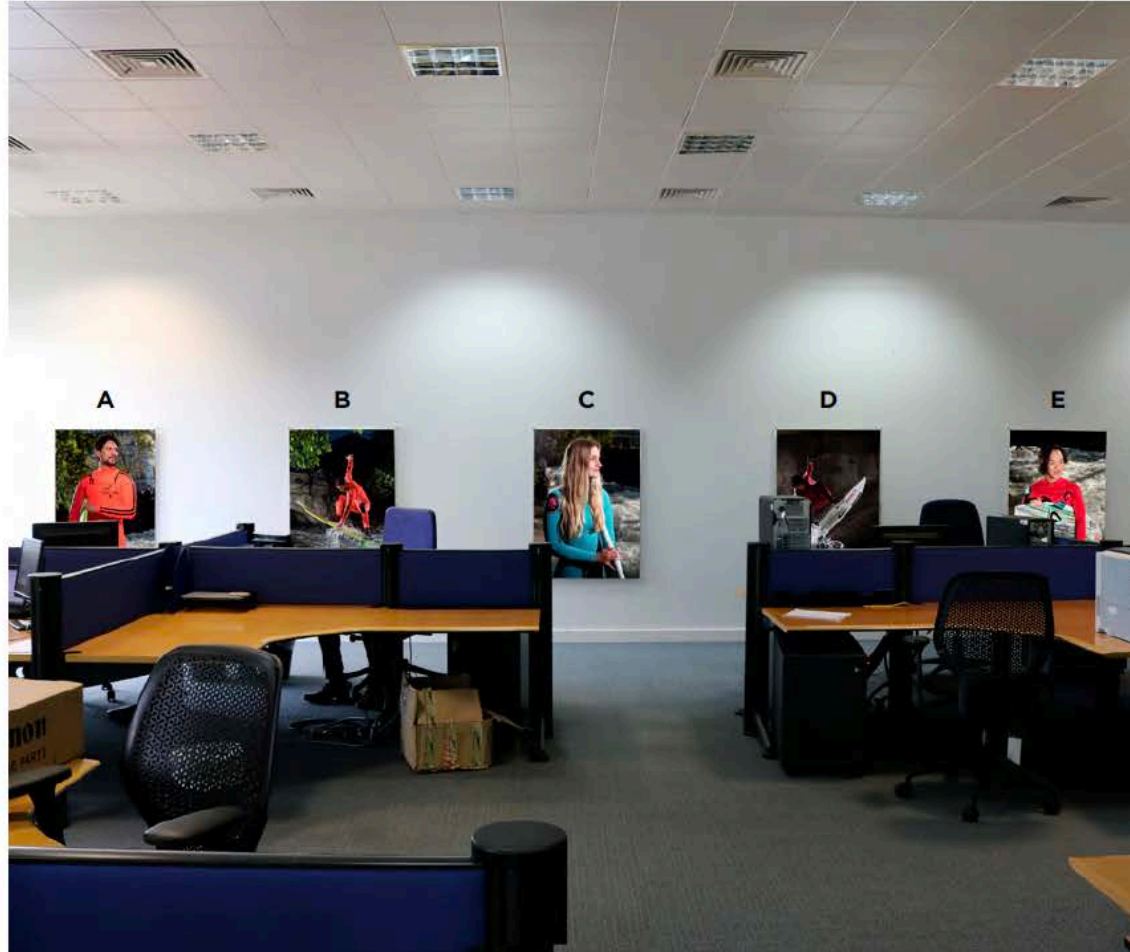

Canon

Canon Europe Ltd
Office City Surfers refresh
Roundwood

Ground floor elevator

x2 H2000xW405mm self adhesive vinyl's,
to be printed on the Canon IPF 94000.

Roundwood – Ground floor reception

x3 H905xW705mm dura trans to be printed
on the Canon IPF 94000.