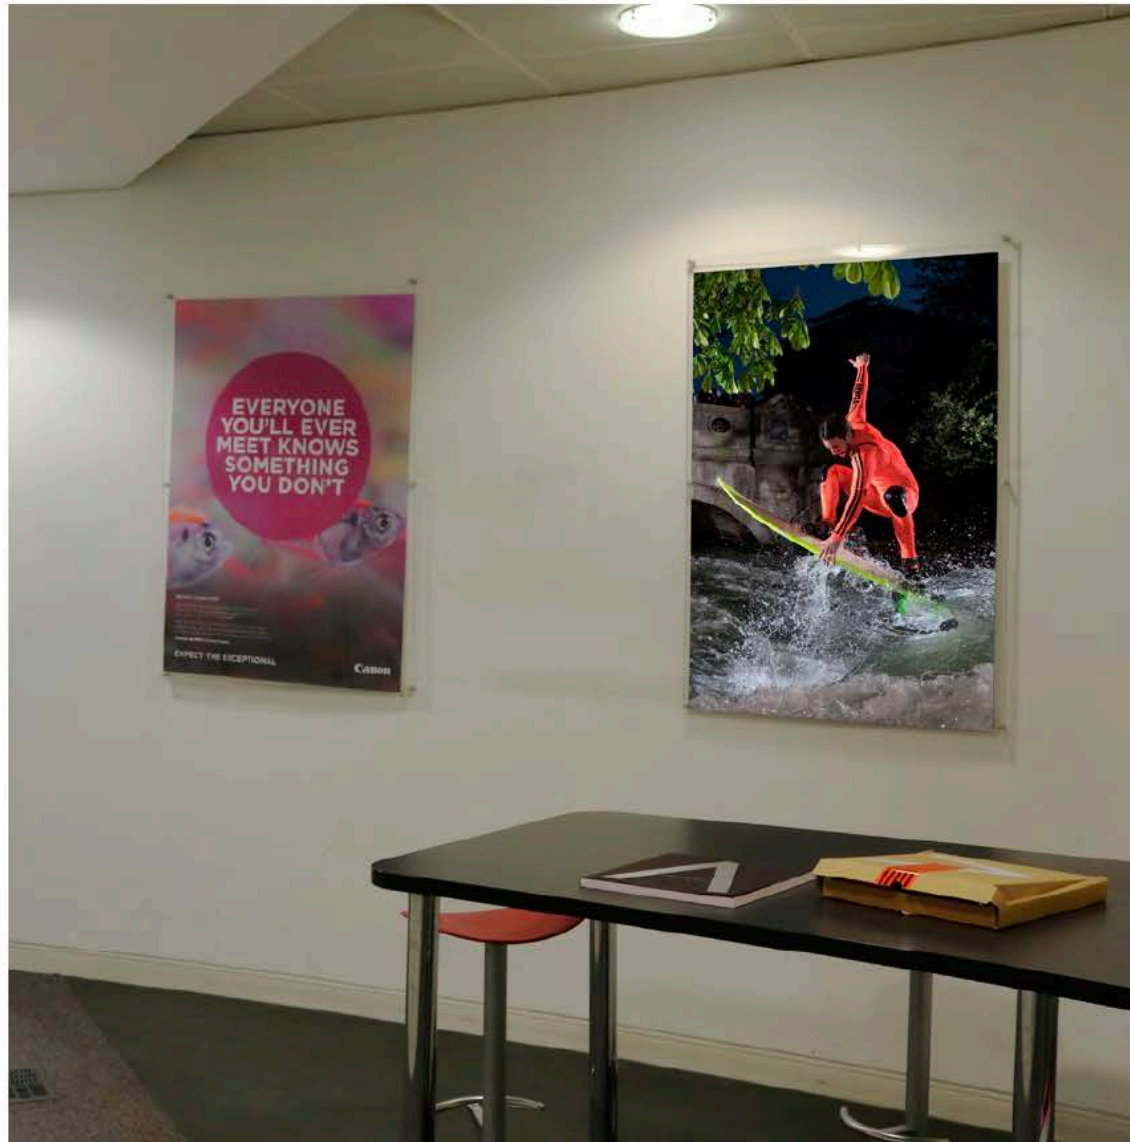

Left copier wall 1

x1 A0 clip frame posters, to be printed on the Canon imagePROGRAF iPF9400S, minimum 250gsm stock.